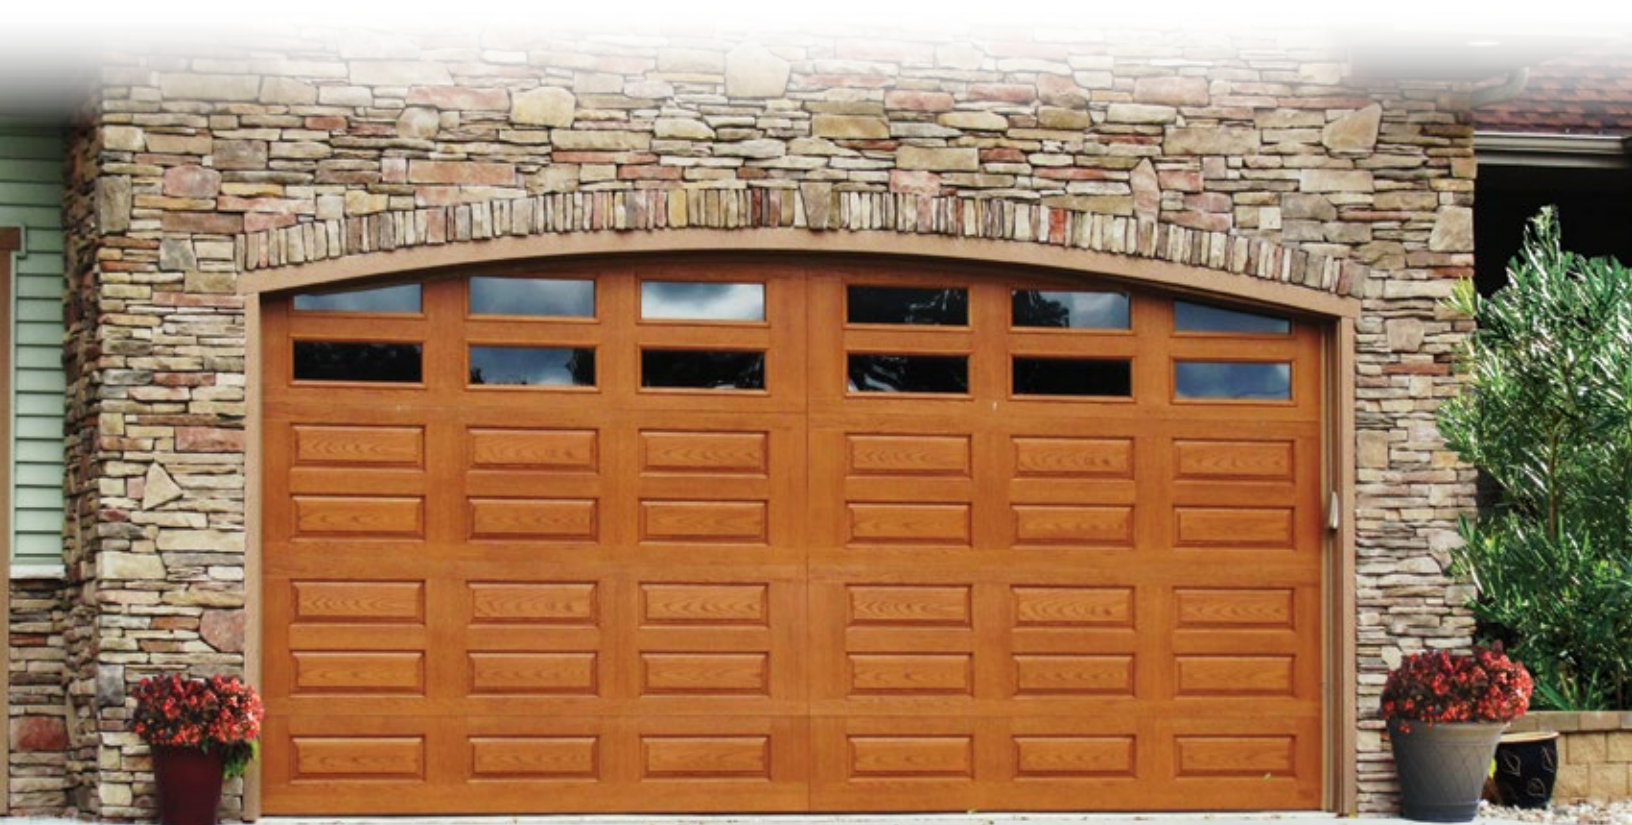

Impression Fiberglass

COLLECTION[®]

Fiberglass exterior captures the finest wood grain texture with less maintenance than natural wood.

The Genuine. The Original.

Vertical Raised Panel, 8' high, Mahogany stain with vertical windows

Impression Fiberglass Collection® Model 7800 doors have been magnificently engineered with an artfully molded wood grain fiberglass surface concealing durable steel construction.

Image above: Horizontal Raised Panel, 8' high, Red Oak stain with horizontal windows
Cover image: Vertical Long Panel, 7' high, Clay finish