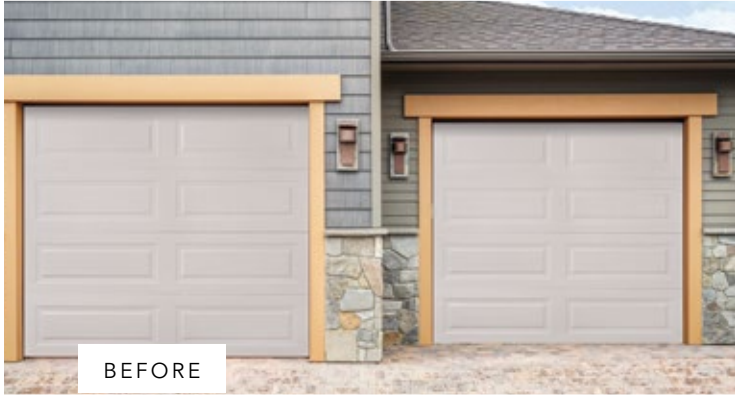

Transform Your Home with the DoorView® Visualization Tool.

Go to overheaddoor.com to try our online interactive software tool that lets you visualize what your home would look like with a new Overhead Door™ garage door. Contact your local Overhead Door™ Distributor for more information and to receive a quote.