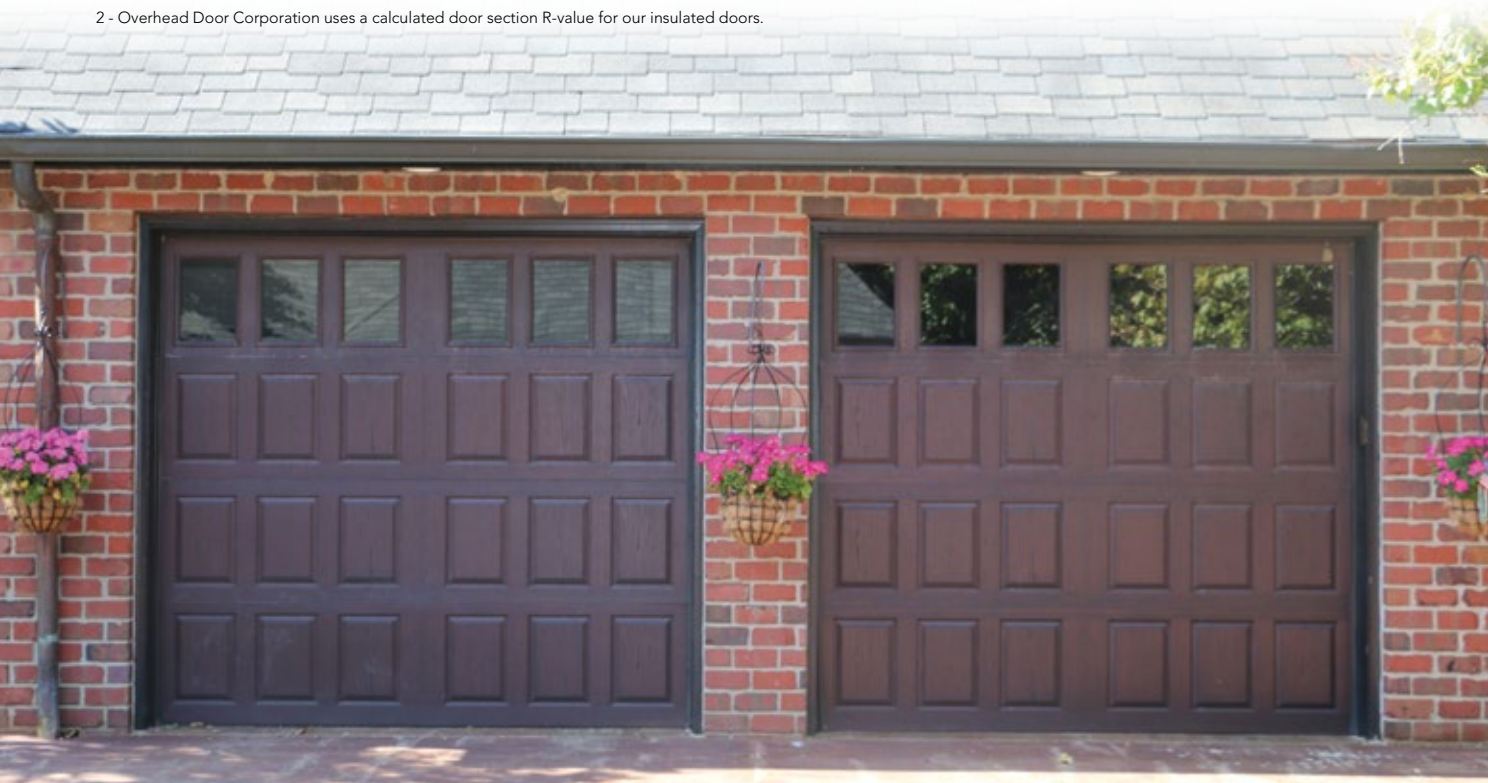

Vertical Raised Panel, 8' high, Walnut finish, windows