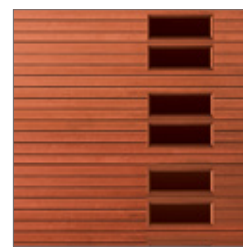

Optional window placement for all models:

Windows may be arranged vertically or horizontally. Up to 50% of the door can include windows. Windows placed in the bottom section of the door must have DSB 1/8" tempered or 1/2" insulated glass.