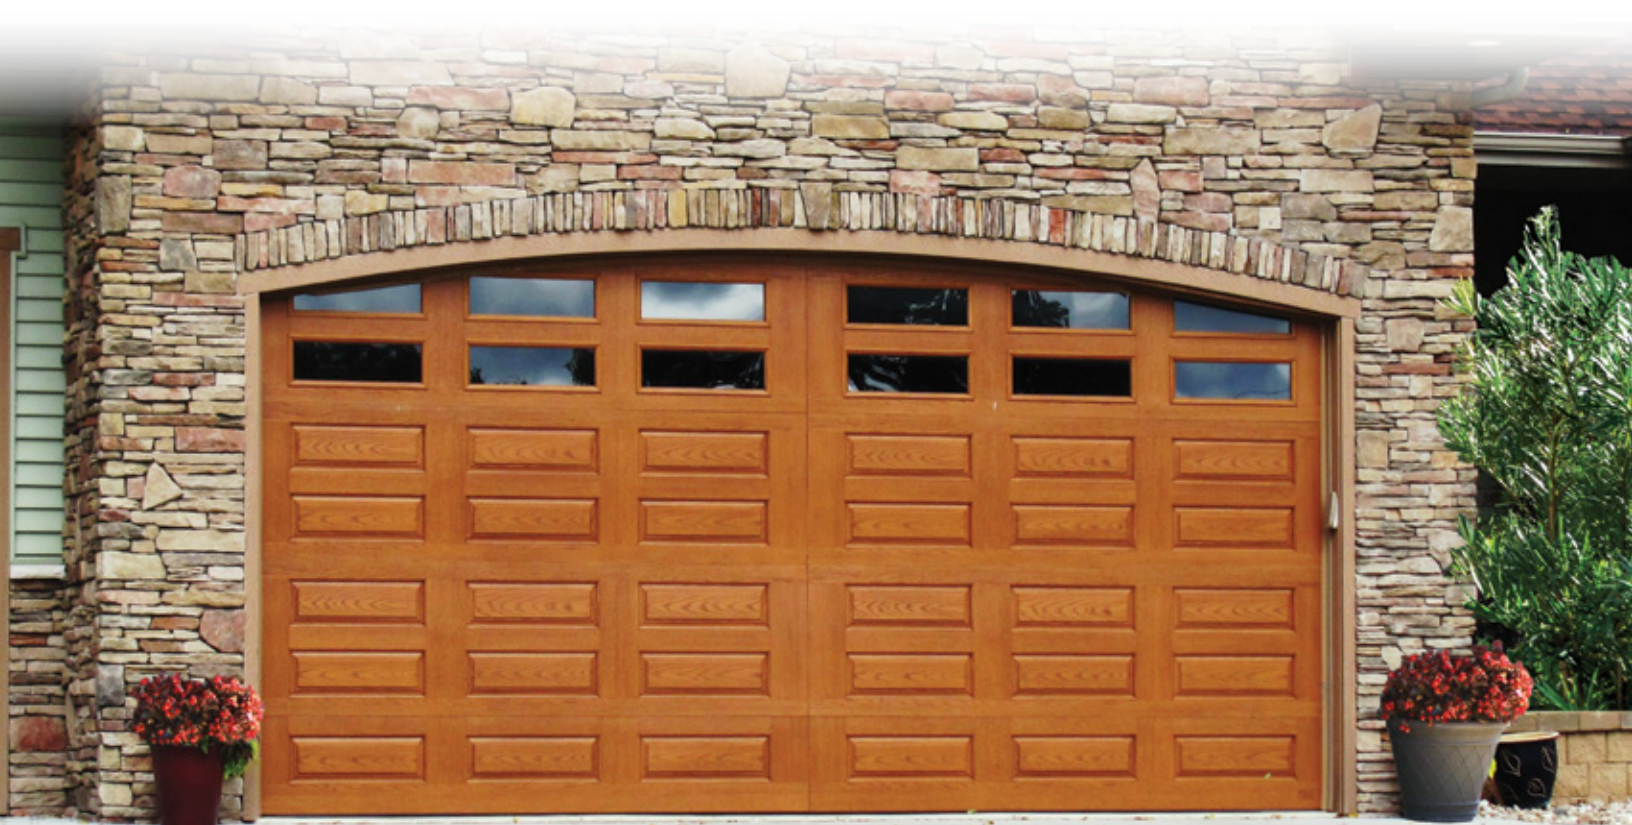

Impression Fiberglass

COLLECTION[®]

Fiberglass exterior captures the finest wood grain texture with less maintenance than natural wood.

The Genuine. The Original.

Vertical Raised Panel, 8' high, Mahogany stain with vertical windows

Impression Fiberglass Collection® Model 7800 doors have been magnificently engineered with an artfully molded wood grain fiberglass surface concealing durable steel construction.

Image above: Horizontal Raised Panel, 8' high, Red Oak stain with horizontal windows
Cover image: Vertical Long Panel, 7' high, Clay finish