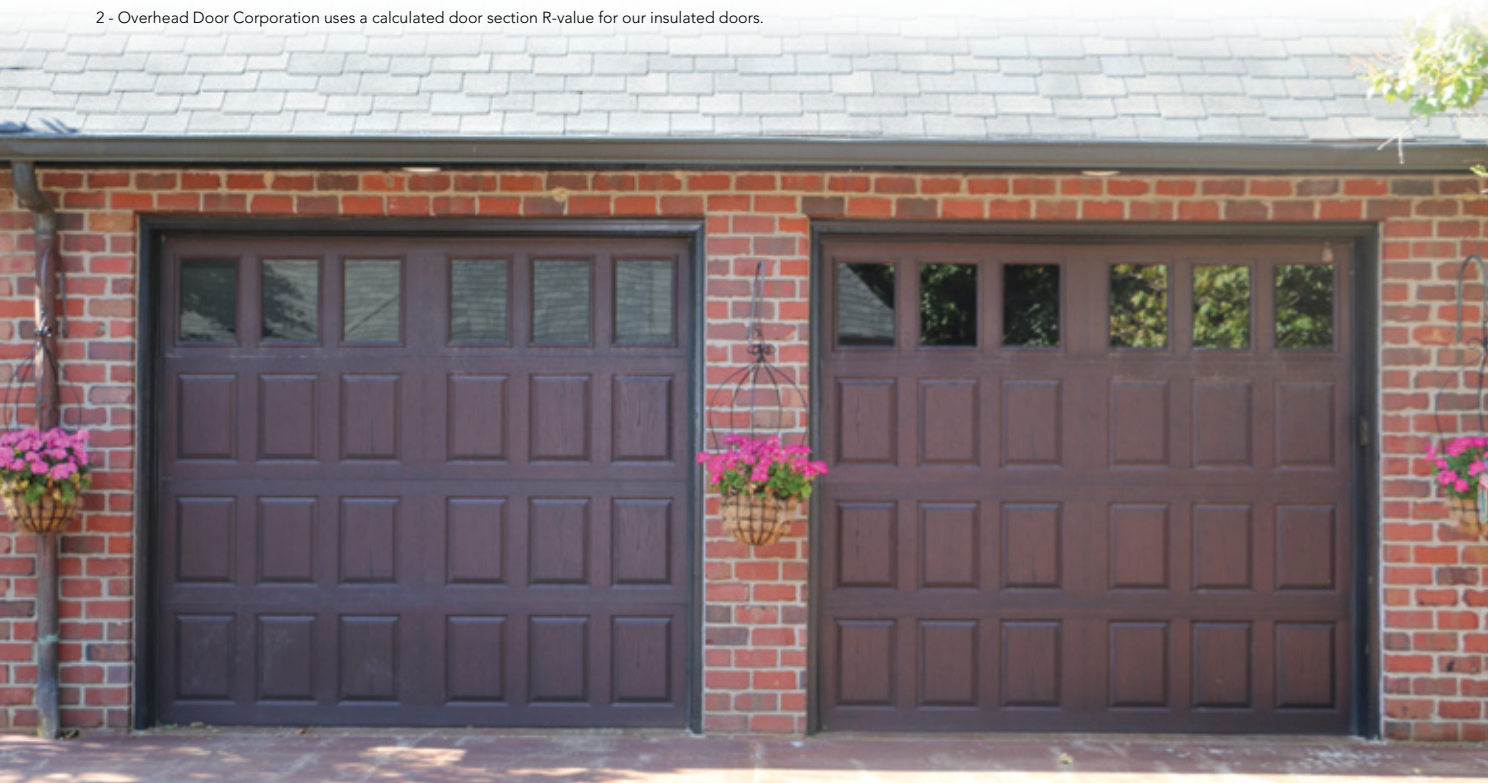

Vertical Raised Panel, 8' high, Walnut finish, windows