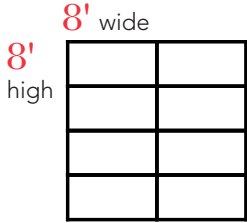

Envy™

Model 9980 Opaque Black glass

MODEL **9980** (956)

Aluminum full-view frameless design for a sleek and modern look

- ¼" tempered glass panels are mounted on top of an aluminum structure for an ultra-modern, frameless look
- Powder coated hinges, struts and top bracket come standard, providing a finished, high-end appearance
- Weather barrier created by vinyl seals between tongue-and-groove sections
- Patent pending design provides precision glass alignment and additional security
- Meets ASHRAE 90.1 and IECC® air infiltration requirements with a third-party tested value of less than 0.4 cfm/ft²
- Meets California Code of Regulation, Title 24 air infiltration requirements with a third-party tested value of less than 0.3 cfm/ft²

The Genuine. The Original.

Select your glass type and structure color

1 Choose a panel style

2 Choose a glass

Opaque White

Opaque Black

Mirrored Gray

Mirrored Bronze