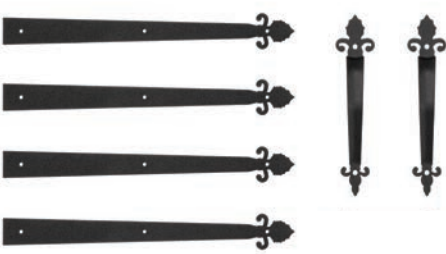

Decorative Hardware Collections

Individualize your garage door with our distinctive decorative exterior handles and hinge which are available as optional accessories on our door collections. Each collection consists of four 16"x 2" hinge straps and two 9" pull handles. Every piece is made from black coated steel with a hand-hammered look. Additional accent pieces are available to match or complement each collection.

Premium Collection

Conifer

Value Collection

Small
Spear
Handle

Not all hardware will fit all door sizes. Consult your local distributor for more information.

Cover image: Aspen Hammered Handles