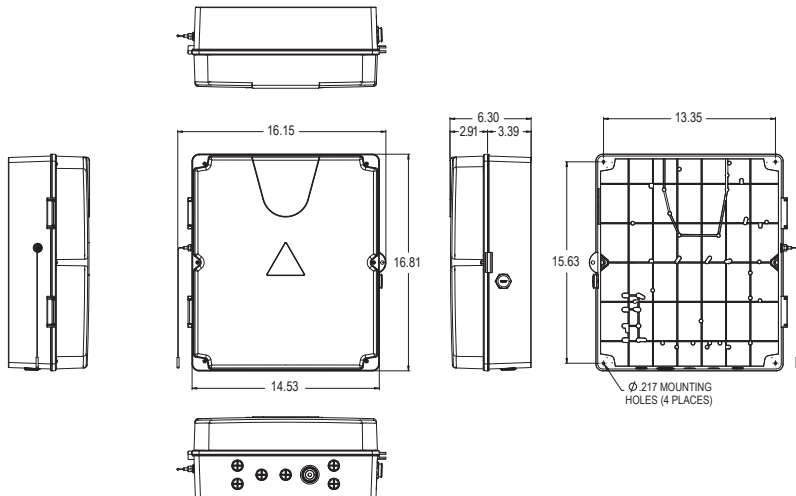

CONSTRUCTION:

- 24VDC Motor
- Worm gear primary reduction
- Cast aluminum upper and lower body
- Stainless steel extension tube
- Keyed release lever for manual operation
- Enclosure and controls ready for secondary arm, no additional boards needed

GATE WEIGHT / LENGTH RATINGS:

LINEAR ARM:

CONTROLS ENCLOSURE:

OPTIONS:

- Solar panel kits
- Secondary arm
- Push to open bracket
- Post mount bracket for controls
- 33Ah Batteries
- Wi-Fi board for OHD Anywhere®