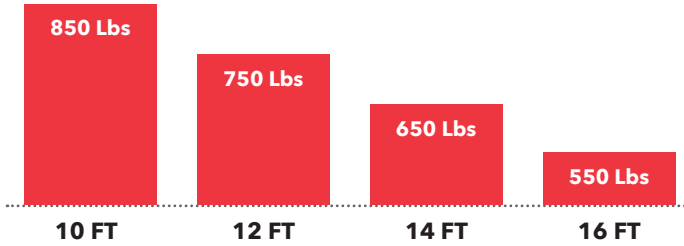

GATE WEIGHT / LENGTH RATINGS: