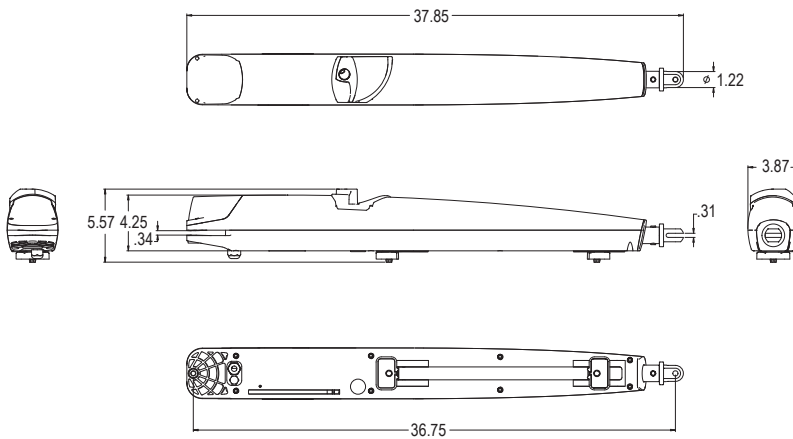

CONSTRUCTION:

- 24VDC Motor
- Worm gear primary reduction
- Cast aluminum upper and lower body
- Stainless steel extension tube
- Keyed release lever for manual operation
- Enclosure and controls ready for secondary arm, no additional boards needed

GATE WEIGHT / LENGTH RATINGS:

LINEAR ARM:

CONTROLS ENCLOSURE:

OPTIONS:

- Solar panel kits
- Secondary arm
- Push to open bracket
- Post mount bracket for controls
- 33Ah Batteries
- Wi-Fi board for OHD Anywhere®