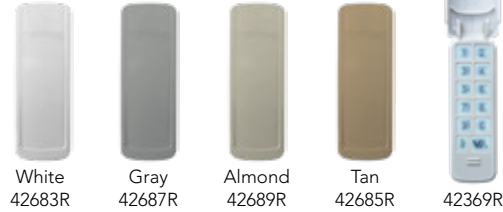

40656R

Digital Wireless Keypad

Lighted keypad features a flip up cover and lets you control up to three garage door openers.

White
42683R

Gray
42687R

Almond
42689R

Tan
42685R

42369R