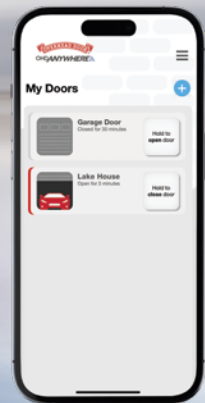

Models:

1029
1029B
1129
1129B

Legacy[®] 650

GARAGE DOOR OPENERS

Model 1029/1129

Model 1029B/1129B

Integrated with
OHD **ANYWHERE**

Power, Reliability and Convenience with a Choice of Belt or Chain Drive