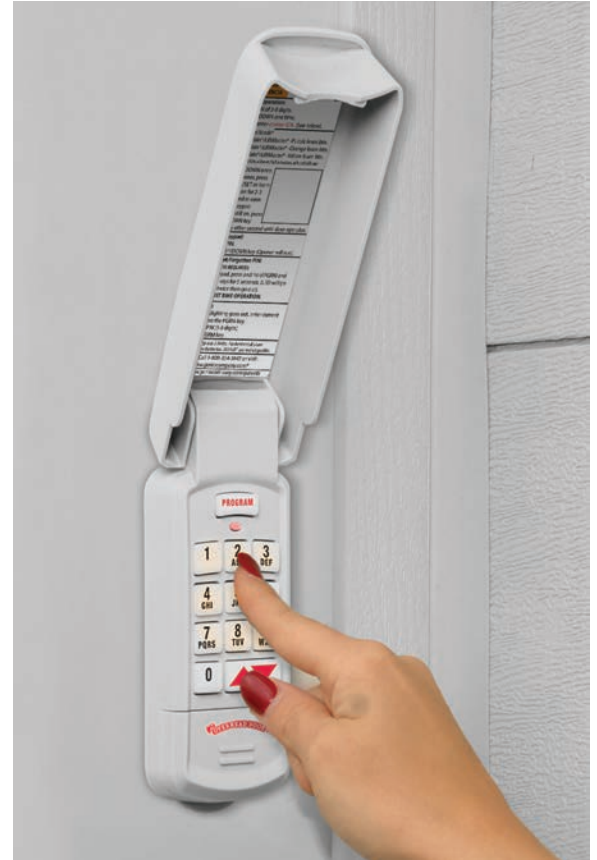

Universal Wireless Keypad

Controls the most popular brands of garage door openers and receivers!

- **Compatible** – Works with most major rolling and fixed code brands sold in the USA
- **Versatile** – Mix-and-match garage door opener and receiver brands on one keypad
- **Replacement option** – Replacement for an existing keypad from any of the compatible manufacturers listed
- **Easy to set up** – LED lights and tones sound with each proper button press
- **Convenient** – Control three different garage door openers with a single PIN
- **Simplified keypad programming** with efficient backlight coverage

The Genuine. The Original.

WORKS WITH MOST MAJOR BRANDS SOLD IN THE U.S.A.

BRAND NAME	SPECIFICATION NOTES
Overhead Door® Brand	315/390 MHz, CodeDodger® 1995-current
	315/390 MHz, CodeDodger® II, 2010-2011
	390 MHz, 9 Switch/3 Position Dip Switch, 1993-1995
Genie®	315/390 MHz, Intellicode® 1995-current
	315/390 MHz, Intellicode® II, 2010-2011
	390 MHz, 9 & 12 Switch/2Position Dip Switch, 1993-1995
Chamberlain® LiftMaster® Craftsman®	Purple Learn Button, 315 MHz, Security+®, 2006-2014
	Orange/Red Learn Button, 390 MHz, Security+®, 1996-2005
	Yellow Learn Button, 390 MHz, Security+2.0®, 2011-current
	Green Learn Button, 390 MHz, Billion Code®, 1993-1995
Sommer®	390 MHz, 9 Switch/3 Position Dip Switch
Sommer®	310 MHz, Rolling Code
Linear®	318 MHz, Mega Code®
Wayne Dalton®	372.5 MHz, Rolling Code, 1999-current
Ryobi®	372.5 MHz, Rolling Code
Guardian®	303 MHz, Fixed Learn Code
Xtreme® Brand	303 MHz, Fixed Learn Code
Marantec®	315 MHz, Fixed Learn Code
Stanley®	310 MHz, 9 Switch/3 Position Dip Switch
FAAC®	433.92 MHz, Rolling Code

The Universal Wireless Keypad can program up to three different openers with a single PIN.

Keypad comes standard in white and is compatible with optional keypad lids in almond, gray and tan (sold separately).