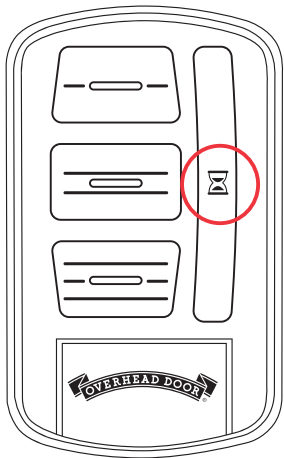

Works with most major brands sold in the U.S.A.

BRAND NAME	COMPATIBILITY
Genie®	315/390 MHz, Intellicode® I, 1995-current
	315/390 MHz, Intellicode® II, 2010-2011
	390 MHZ, 9 & 12 Switch/2 Position Dip Switch, 1993-1995
Overhead Door® Brand	315/390 MHz, CodeDodger® I, 1995-current
	315/390 MHz, CodeDodger®, 2010-2011
	390 MHZ, 9 Switch/3 Position Dip Switch, 1993-1995
Chamberlain® Liftmaster® Craftsman®	Purple Learn Button, 315 MHZ, Security +®, 2006-2014
	Orange/Red Learn Button, 390 MHZ, Security +®, 1996-2005
	Yellow Learn Button, 390 MHZ, Security +2.0®, 2011-current
	Green Learn Button, 390 MHZ, Billion Code®, 1993-1995
	390 MHZ, 9 Switch/3 Position Dip Switch
Sommer®	310 MHZ, Rolling Code
Linear®	318 MHZ, Mega® Code
Wayne Dalton®	372.5 MHZ, Rolling Code, 1999-current
Ryobi®	372.5 MHZ, Rolling Code
Guardian®	303 MHZ, Fixed Learn Code
Xtreme Brand®	303 MHZ, Fixed Learn Code
Marantec®	303 MHZ, Fixed Learn Code
Stanley®	310 MHZ, 9 Switch/3 Position Dip Switch
FAAC®	433.92 MHz, Rolling Code

DELAY BUTTON

The delay button can allow a user an extra 10 seconds to exit safely before the door begins to move.

Press button up to three times for a maximum of 20 seconds delay before door movement.

The universal wall console includes (2) AAA batteries.

SOLD AND DISTRIBUTED BY:

The Genuine. The Original.

2501 S. State Hwy. 121 Bus., Suite 200, Lewisville, TX 75067
1-800-929-DOOR • sales@overheaddoor.com
overheaddoor.com