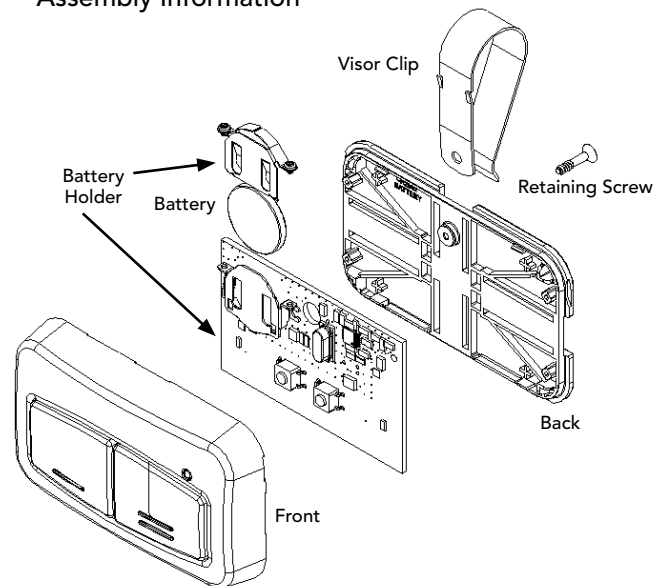

TRANSMITTER Two Button

PART NUMBER: 41539S

TWO BUTTON DUAL-FREQUENCY CYCLING TRANSMITTER

Features

- Rolling Code
- 315 & 390 Mhz

Specifications

- CR 2032

Agency approvals

- FCC Certified

Technical Drawings

Assembly Information

2501 S. State Hwy. 121 Bus., Suite 200, Lewisville, TX 75067
1-800-929-DOOR • sales@overhaddoor.com
overhaddoor.com

©2025 Overhead Door Corporation. Overhead Door is a trademark and the Red Ribbon logo and OHD Anywhere are registered trademarks of Overhead Door Corporation. All other trademarks are property of their rightful owners. Consistent with our policy of continuing product improvement, we reserve the right to change product specifications without notice or obligation. C900-1537 11/25