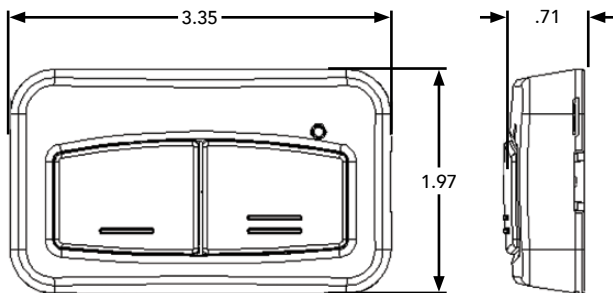

Technical Drawings