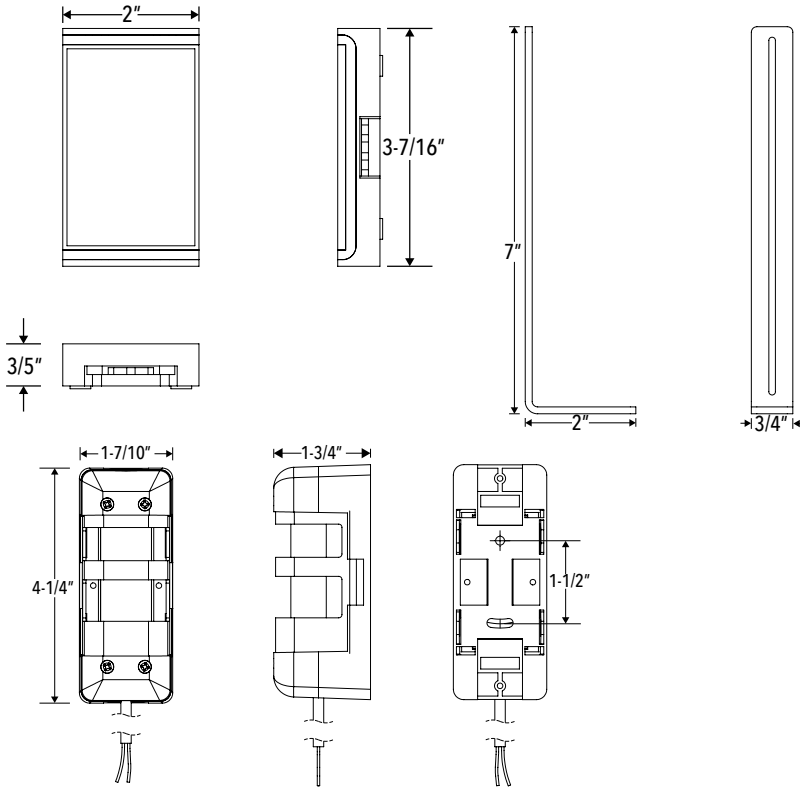

RETRO-REFLECTIVE PHOTOEYES

PART NUMBER: OPRAKRPEN4X.S

HEAVY-DUTY RETRO-REFLECTIVE PHOTOCELLS

Features

- Polarized beam
- Monitored 2-wire output
- 6.5' stranded cable

Specifications

- 5' - 35' range
- Temperature rating: -22°F to 140°F
- Max rating: 40 mA