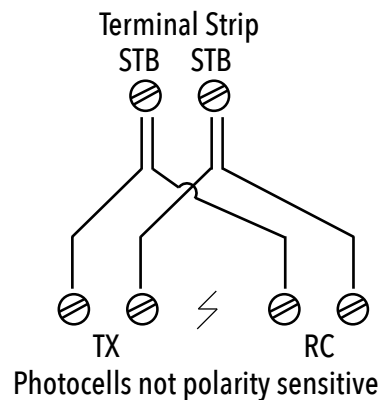

Wiring information

2501 S. State Hwy. 121 Bus., Suite 200, Lewisville, TX 75067
1-800-929-DOOR • sales@overhaddoor.com
overhaddoor.com

**INDUSTRY EXPERTS,
DELIVERING TOTAL SOLUTIONS**