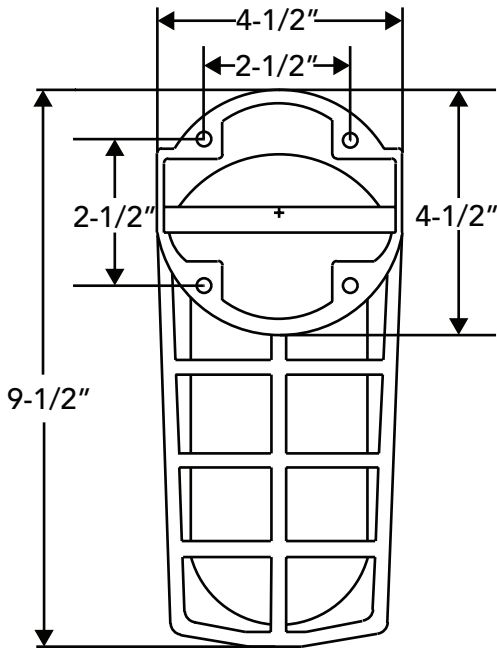

RED GLOBE LAMP

PART NUMBER: 108478.0001.S

SURFACE MOUNT STEADY RED GLOBE LAMP WITH METAL CAGE

Features

- NEMA 1
- Fully guarded
- Standard light bulbs

Specifications

- Light rating: 115 VAC

Agency approvals