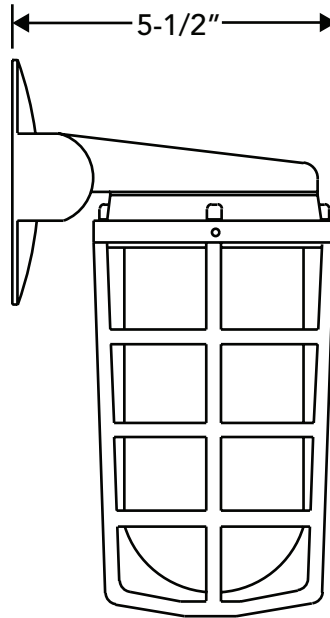

RED GLOBE LAMP

PART NUMBER: 108478.0001.S

SURFACE MOUNT STEADY RED GLOBE LAMP WITH METAL CAGE

Features

- NEMA 1
- Fully guarded
- Standard light bulbs

Specifications

- Light rating: 115 VAC

Agency approvals