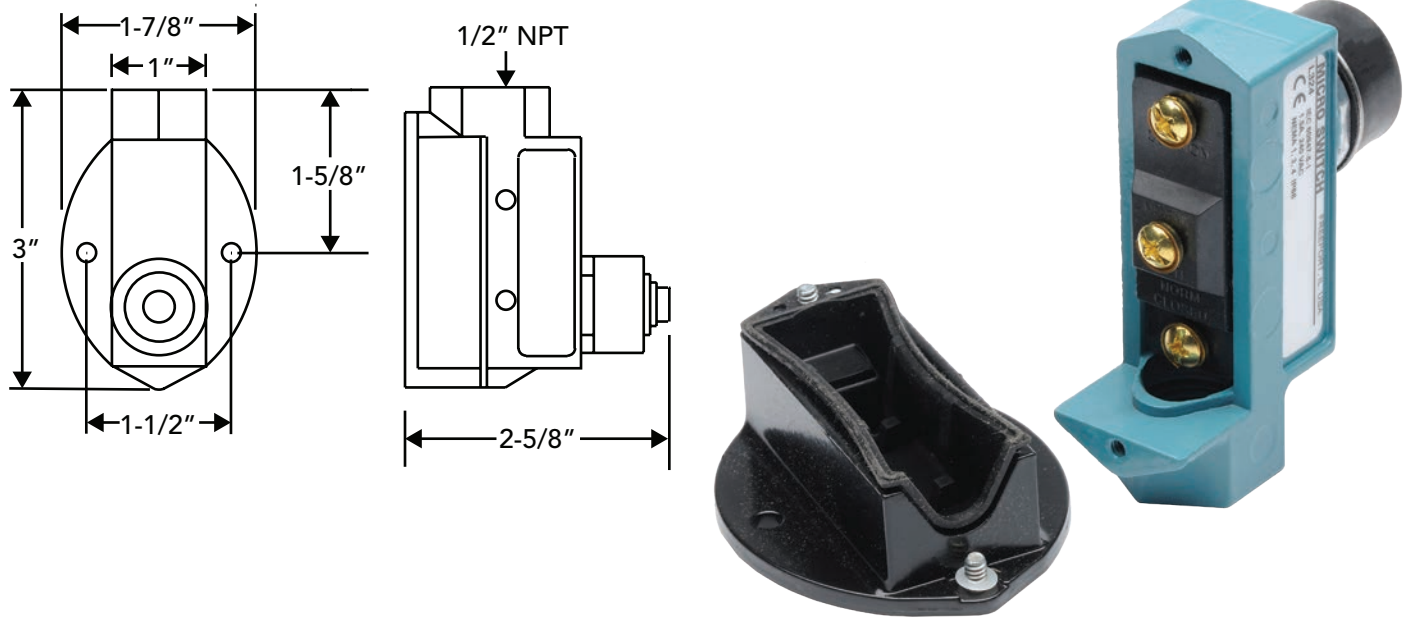

INTERLOCK SWITCH - PLUNGER HEAD

PART NUMBER: 075412.0000.S

INTERLOCK SWITCH FOR SECTIONAL DOORS

Features

- NEMA 1
- Cast zinc housing

Specifications

- Switch rating: 15 A @ 125/250 VAC
- Switch type: SPDT
- Normally Open or Normally Closed (Normally Closed by Default)