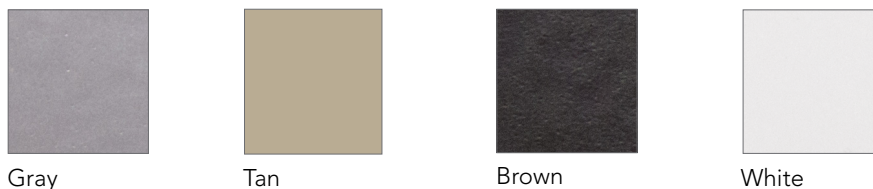

Colors

Actual colors may vary from brochure due to fluctuations in the printing process. Always request a color sample from your Overhead Door™ Distributor for accurate color matching.