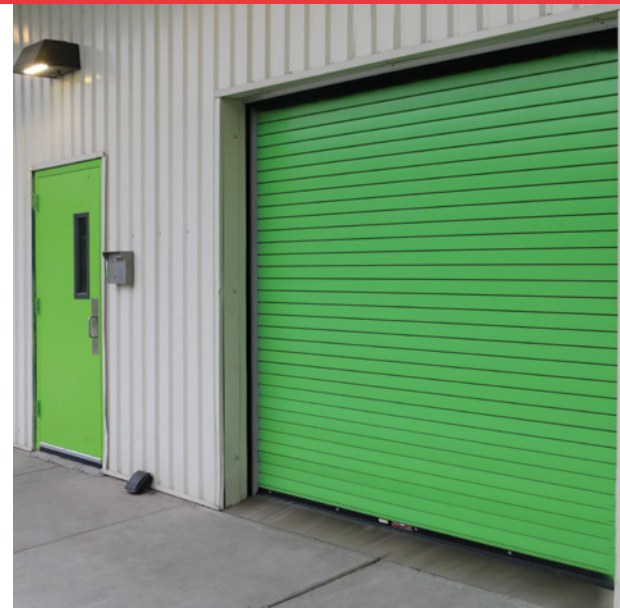

Door that is are strong, durable, handsome and versatile

Model 610 is the best selling door of our line. Stormtite™ Model 620 is an ideal choice for keeping climate-controlled air in and the elements out. Available to fit openings up to 30'4" x 28'4" (9246 mm x 8636 mm), these doors are fabricated of 18- to 24-gauge galvanized steel (depending upon door width), and can withstand wind loads up to 20 psf. Interlocking slats with endlocks ensure a tight fit while minimizing lateral movement.

Design versatility is afforded by a wide array of options, including a selection of slat profiles; curtain materials, finishes and colors; electric operation, and special features for unique applications. Each of our rolling service doors is configured for precise fitting of components, simpler installation, lower maintenance costs and trouble-free operation for life. The result is a door tough enough to perform exceptionally well in demanding industrial environments and attractive enough to meet exacting aesthetic requirements.

Model 620, custom finish

Slat profiles

Model 610				Model 620	
C-187 Slat	C-275 Slat	C-600 Slat	F-265 Slat, FE-265 Slat	F-265 Slat, FE-265 Slat	

Finish options

Finish details	
Standard polyester base coat	Two-coat system with polyester based top coat.
PowderGuard® Premium powder coat	Weather resistant polyester powder coat available in approximately 200 RAL colors; custom color match and EZ Clean treatment options available.
PowderGuard® Zinc finish	Zinc enriched powder coat provides excellent corrosion protection that outperforms both hot dipped and cold galvanized steel. Color selection from 197 powder coat colors; custom color match also available.
PowderGuard® Textured finish	Industrial textured powder coat provides a thicker, more scratch resistant coat for added product protection.