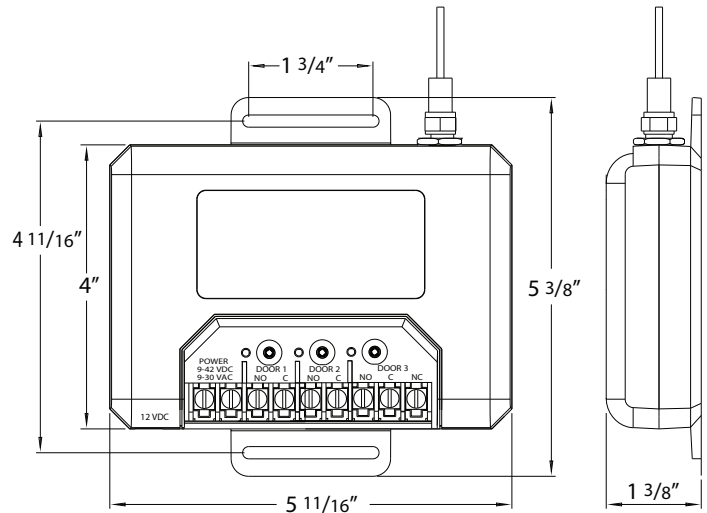

THREE DOOR EXTERNAL RECEIVER

Three door mode

The receiver supports a total of 255 CodeDodger® remote controls across one, two, or three doors.

Supports an unlimited number of fixed code remote controls on up to three doors.

A unique fixed code can be used on each door.

Fixed code frequencies supported – 360, 380, 390 and 412 MHz.

CodeDodger® and/or fixed code mode may be configured on any of the three door outputs.

Remote and fixed code settings may be cleared from each door separately.

Model OCDR3D PN: 41488S

One door mode

Supports up to 255 CodeDodger® Open/Close/Stop remote controls on one door using dual 315/390 MHz frequencies.

Power: May be supplied from an AC adapter (sold separately) or directly from many commercial or gate operators.